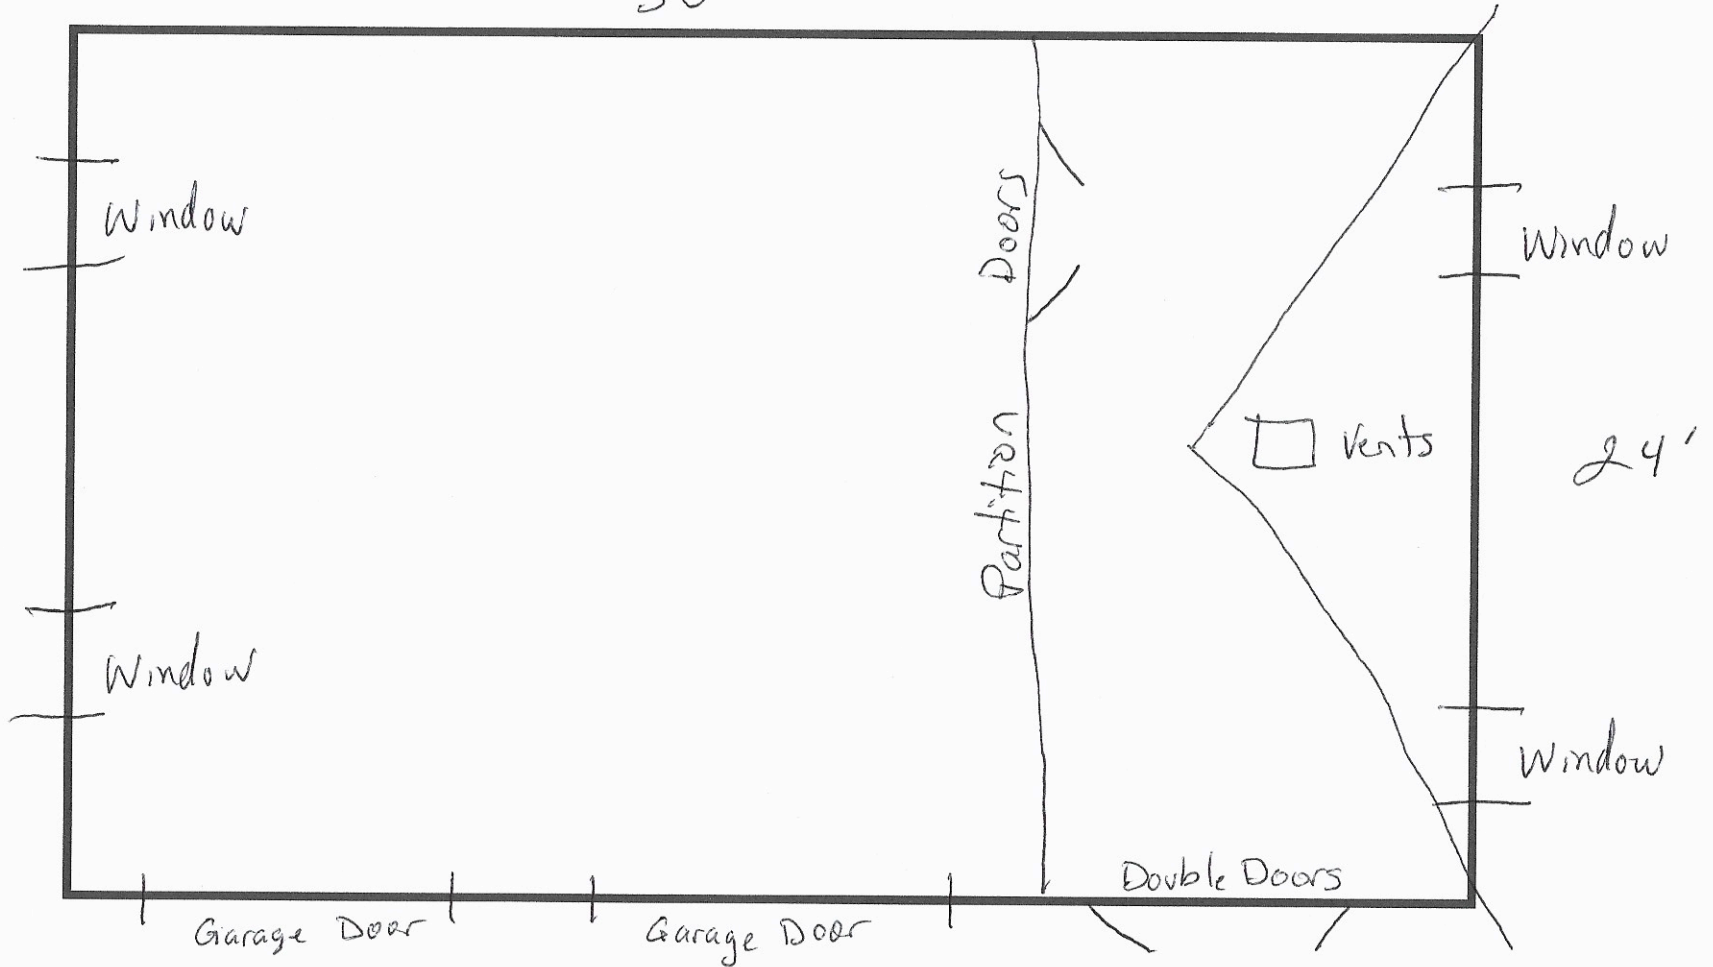

Name, Address, Contact Info:

John Doe - 717-777-7777  
333 John Doe Lane, Philadelphia, PA 11999  
email: johndoe@gmail.com  
36'

Garage Style: ~~24x36~~ Workshop Style

Garage Size: 24x36

Single Story, Attic Garage or Two Story? Attic Garage

Name, Address, Contact Info:

A large, empty rectangular box with a black border, intended for entering contact information such as name, address, and phone number.

Garage Style:

Garage Size:

Single Story, Attic Garage or Two Story?